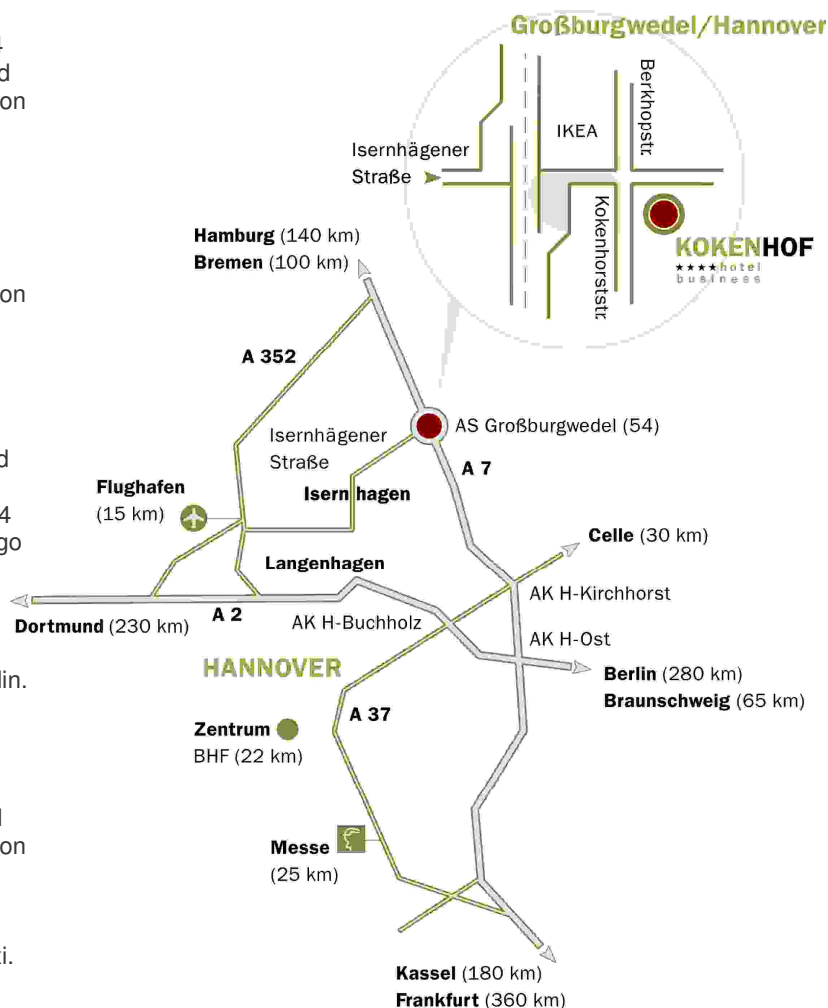

How to find us

Coming from the South:

Take the Autobahn A7 in northward direction to Hamburg, take the exit no. 54 Großburgwedel. Turn to the right side and go on 500 metres. You will find our hotel on the right hand side.

Coming from the North:

Take the Autobahn A7 in southward direction to Kassel, take the exit no. 54 Großburgwedel. Turn to the left side and go on 500 metres. You will find our hotel on the right hand side.

Coming from the East:

Take the Autobahn A2 in direction to Dortmund. At the motorway junction Hannover Ost leave the Autobahn A2 and enter to the Autobahn A7 in northward direction to Hamburg. Take the exit no. 54 Großburgwedel, turn to the right side and go on 500 metres. You will find our hotel on the right hand side.

Coming from the West:

Take the Autobahn A2 in direction to Berlin. At the motorway junction Hannover Ost leave the Autobahn A2 and enter to the Autobahn A7 in northward direction to Hamburg. Take the exit no. 54 Großburgwedel, turn to the right side and go on 500 metres. You will find our hotel on the right hand side.

From the airport to the hotel:

We would like to recommend taking a taxi. The ride is going to take approx. 20 minutes.

From the train station Großburgwedel to the hotel:

We would like to arrange a taxi for you. Please inform us about the time of your arrival at the train station.

We are looking forward to your visit and hope that your trip will be safe and comfortable.

Your
Kokenhof team

Isernhägener Straße 3 • 30938 Großburgwedel
Tel. (0 51 39) 803 - 0 • Fax (0 51 39) 803 - 555
E-Mail: info@kokenhof.com
Web: www.kokenhof.com

KOKENHOF
★★★★ hotel
business